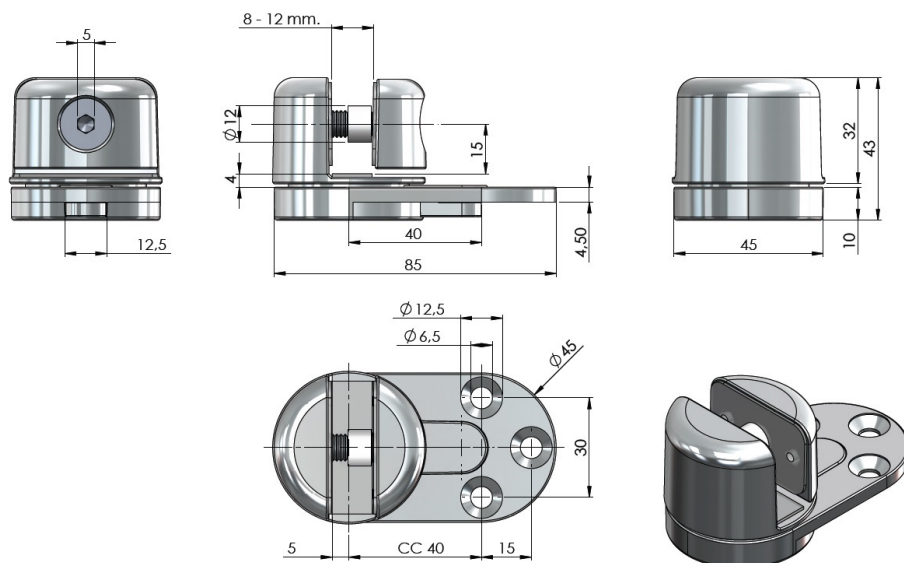

PRODUCT SHEET

Description:

Pivot Hinge "Hodor", CPL, Top+Bottom, W/Catch, 8-12mm Door Thickness, $\varnothing$ 14mm Drill

Item number:

15.06.080-0

Units	Box	Carton	HS Code	Barcode
Pair	1	50	8302100090	 5704866054119

SISO A/S

Mileparken 11
DK-2740 Skovlunde
Denmark
VAT: DK 24786013

Phone +45 45 830 900

www.siso.dk
siso@siso.dk

Danske Bank
Nytorv Branch
Copenhagen
SWIFT: DABADKKK

Account no.
4180 3112 112936
IBAN Account
DK7230003112112936